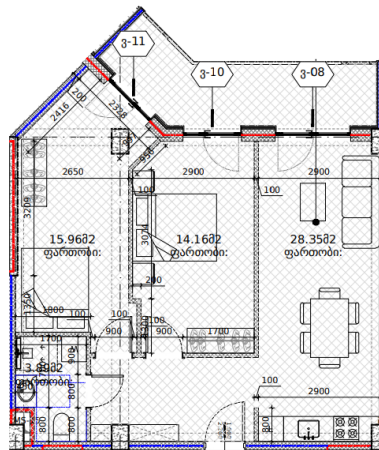

## Apartment 228

Total\_area: 74.4 m<sup>2</sup>